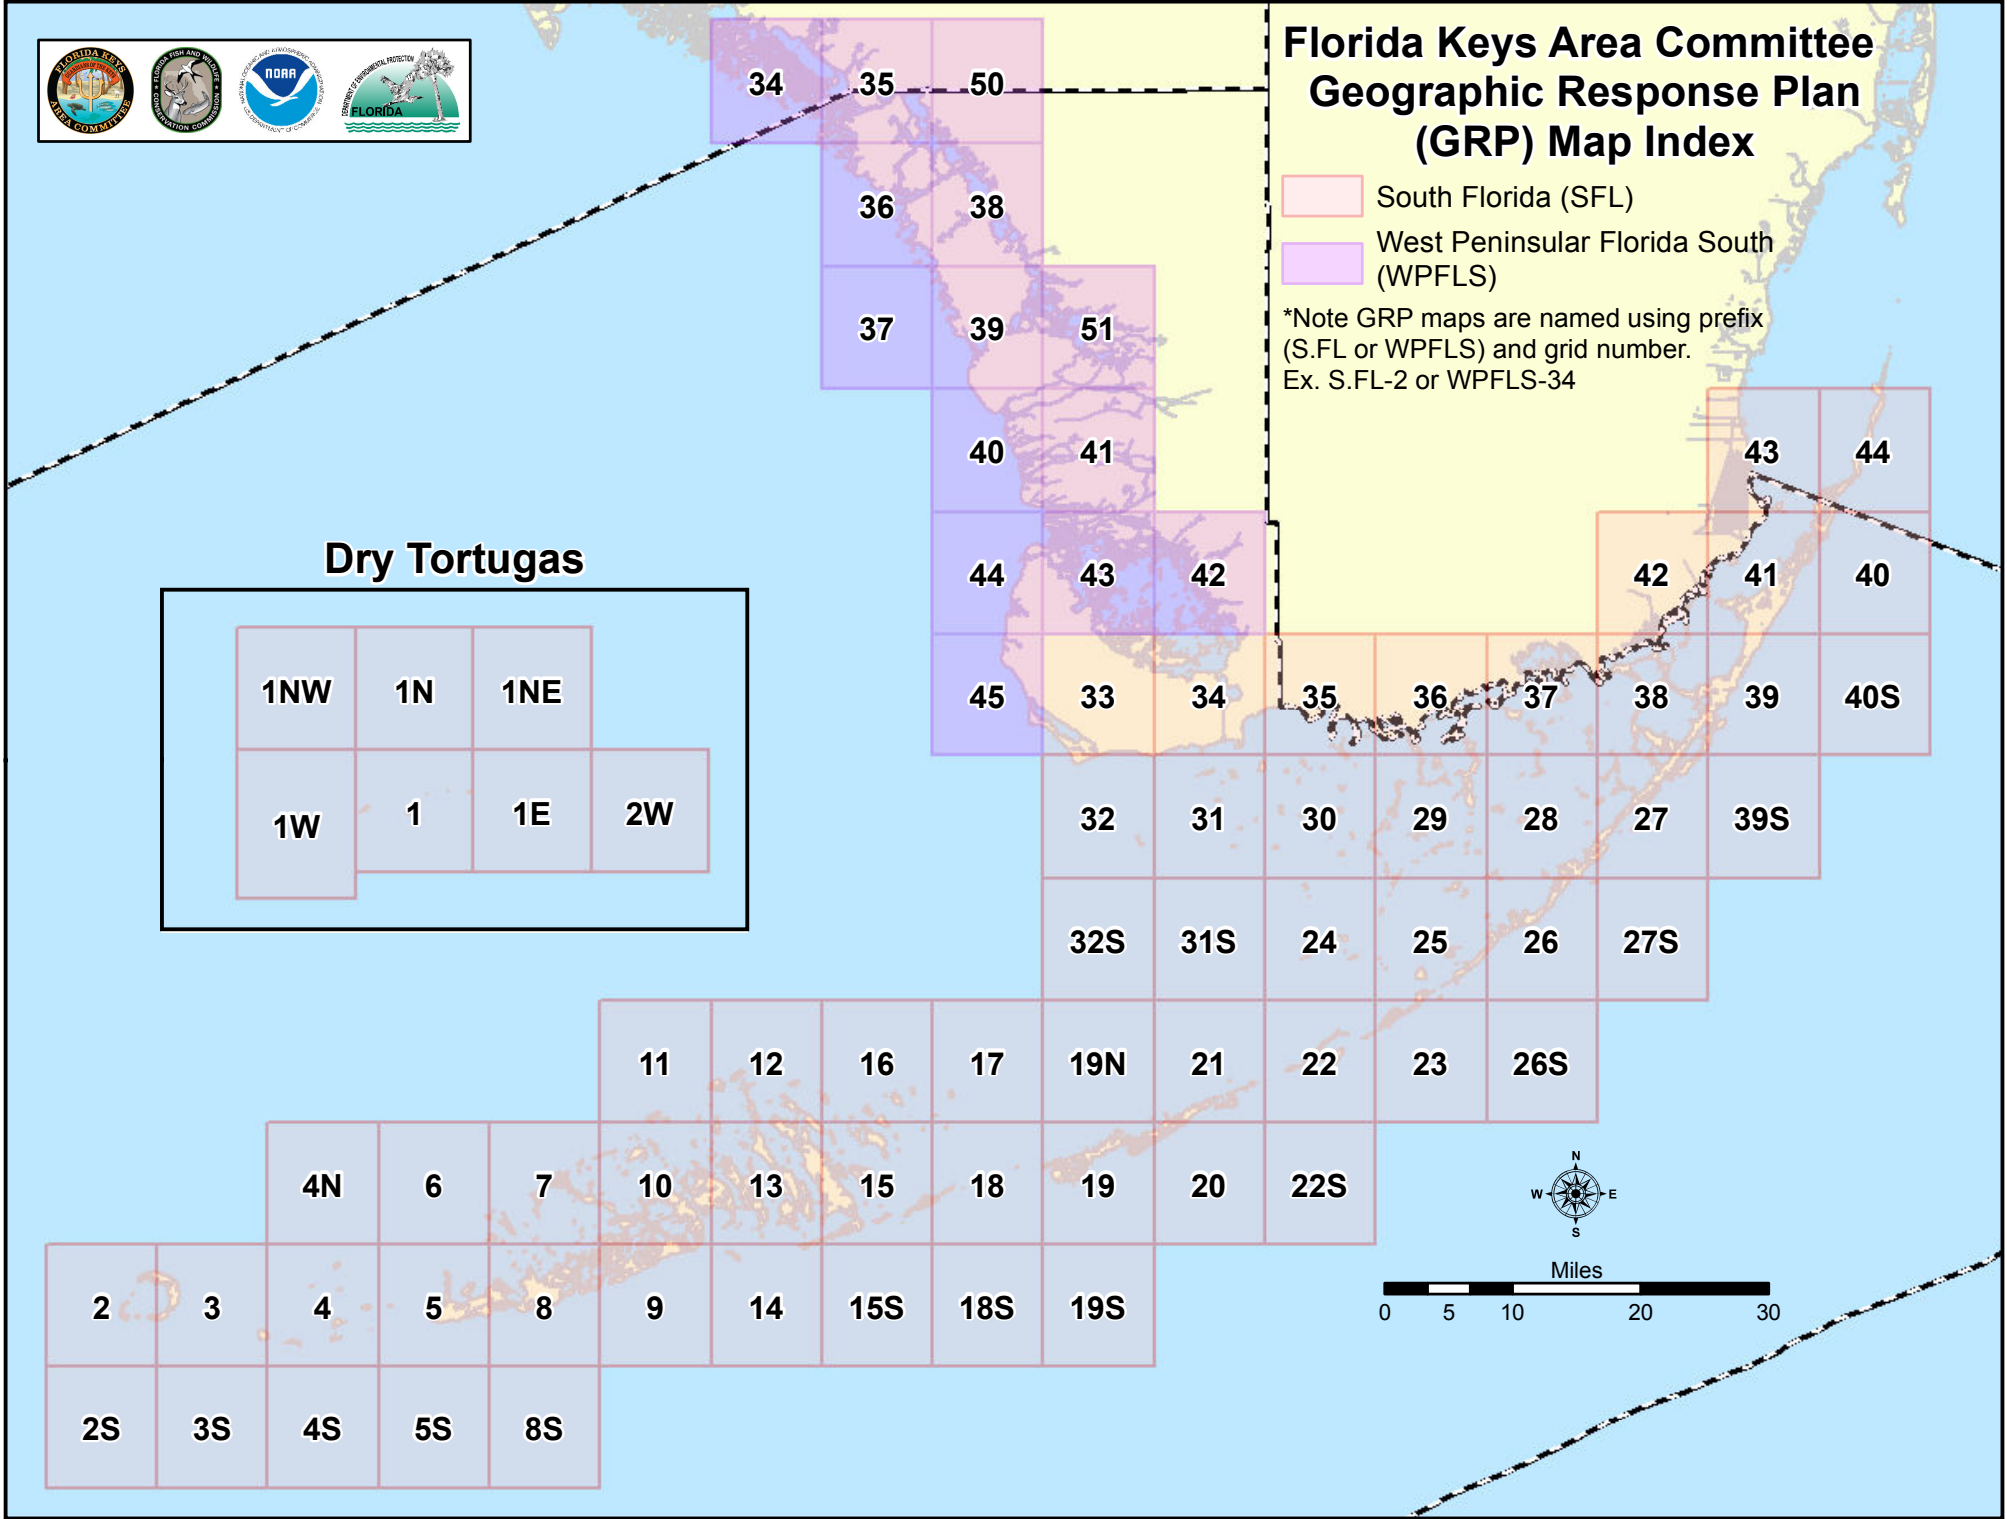

Florida Keys Area Committee Geographic Response Plan (GRP) Map Index

- South Florida (SFL)
- West Peninsular Florida South (WPFLS)

*Note GRP maps are named using prefix (S.FL or WPFLS) and grid number.
Ex. S.FL-2 or WPFLS-34

Dry Tortugas

1NW	1N	1NE		
1W	1	1E	2W	