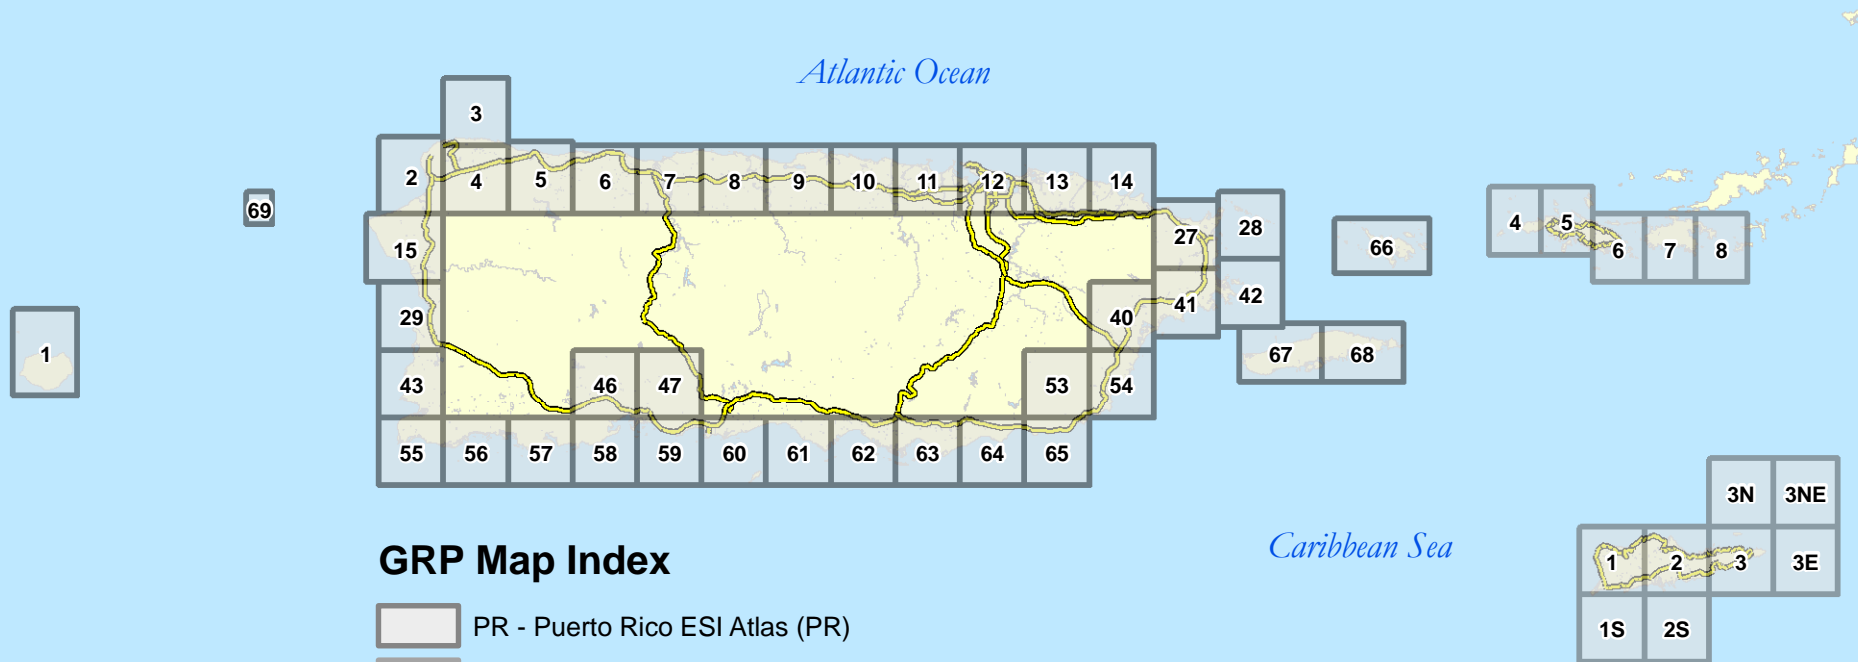

Sector San Juan Geographic Response Plan Map Index

GRP Map Index

- PR - Puerto Rico ESI Atlas (PR)
- VI - U.S. Virgin Islands ESI Atlas (VI)*

Note: GRP maps named using prefix (PR or VI) and grid number. Ex. PR-66, VI-3
 *GRP Index grids ending with cardinal directions do not have an associated ESI map.