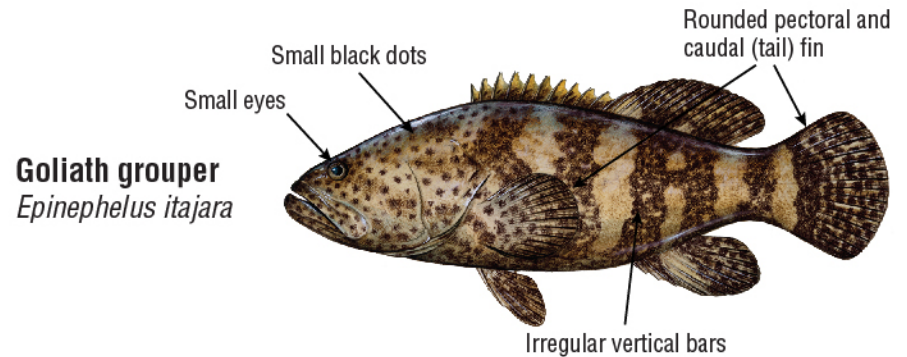

A Boating and Angling Guide to

Charlotte Harbor

Know your Florida fish: Groupers

Quick tips to identify these species

Black grouper
Mycteroperca bonaci

Gag (Gag grouper)
Mycteroperca microlepis

Red grouper
Epinephelus morio