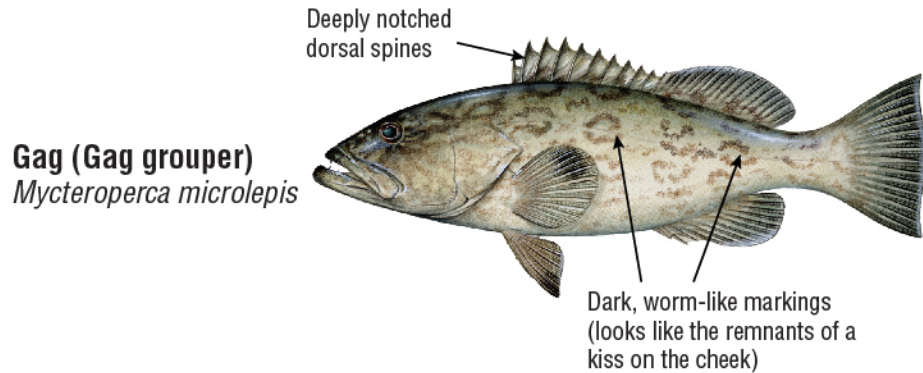

A Boating and Angling Guide to

Charlotte Harbor

Know your Florida fish: Groupers

Quick tips to identify these species

Black grouper
Mycteroperca bonaci

Gag (Gag grouper)
Mycteroperca microlepis

Red grouper
Epinephelus morio