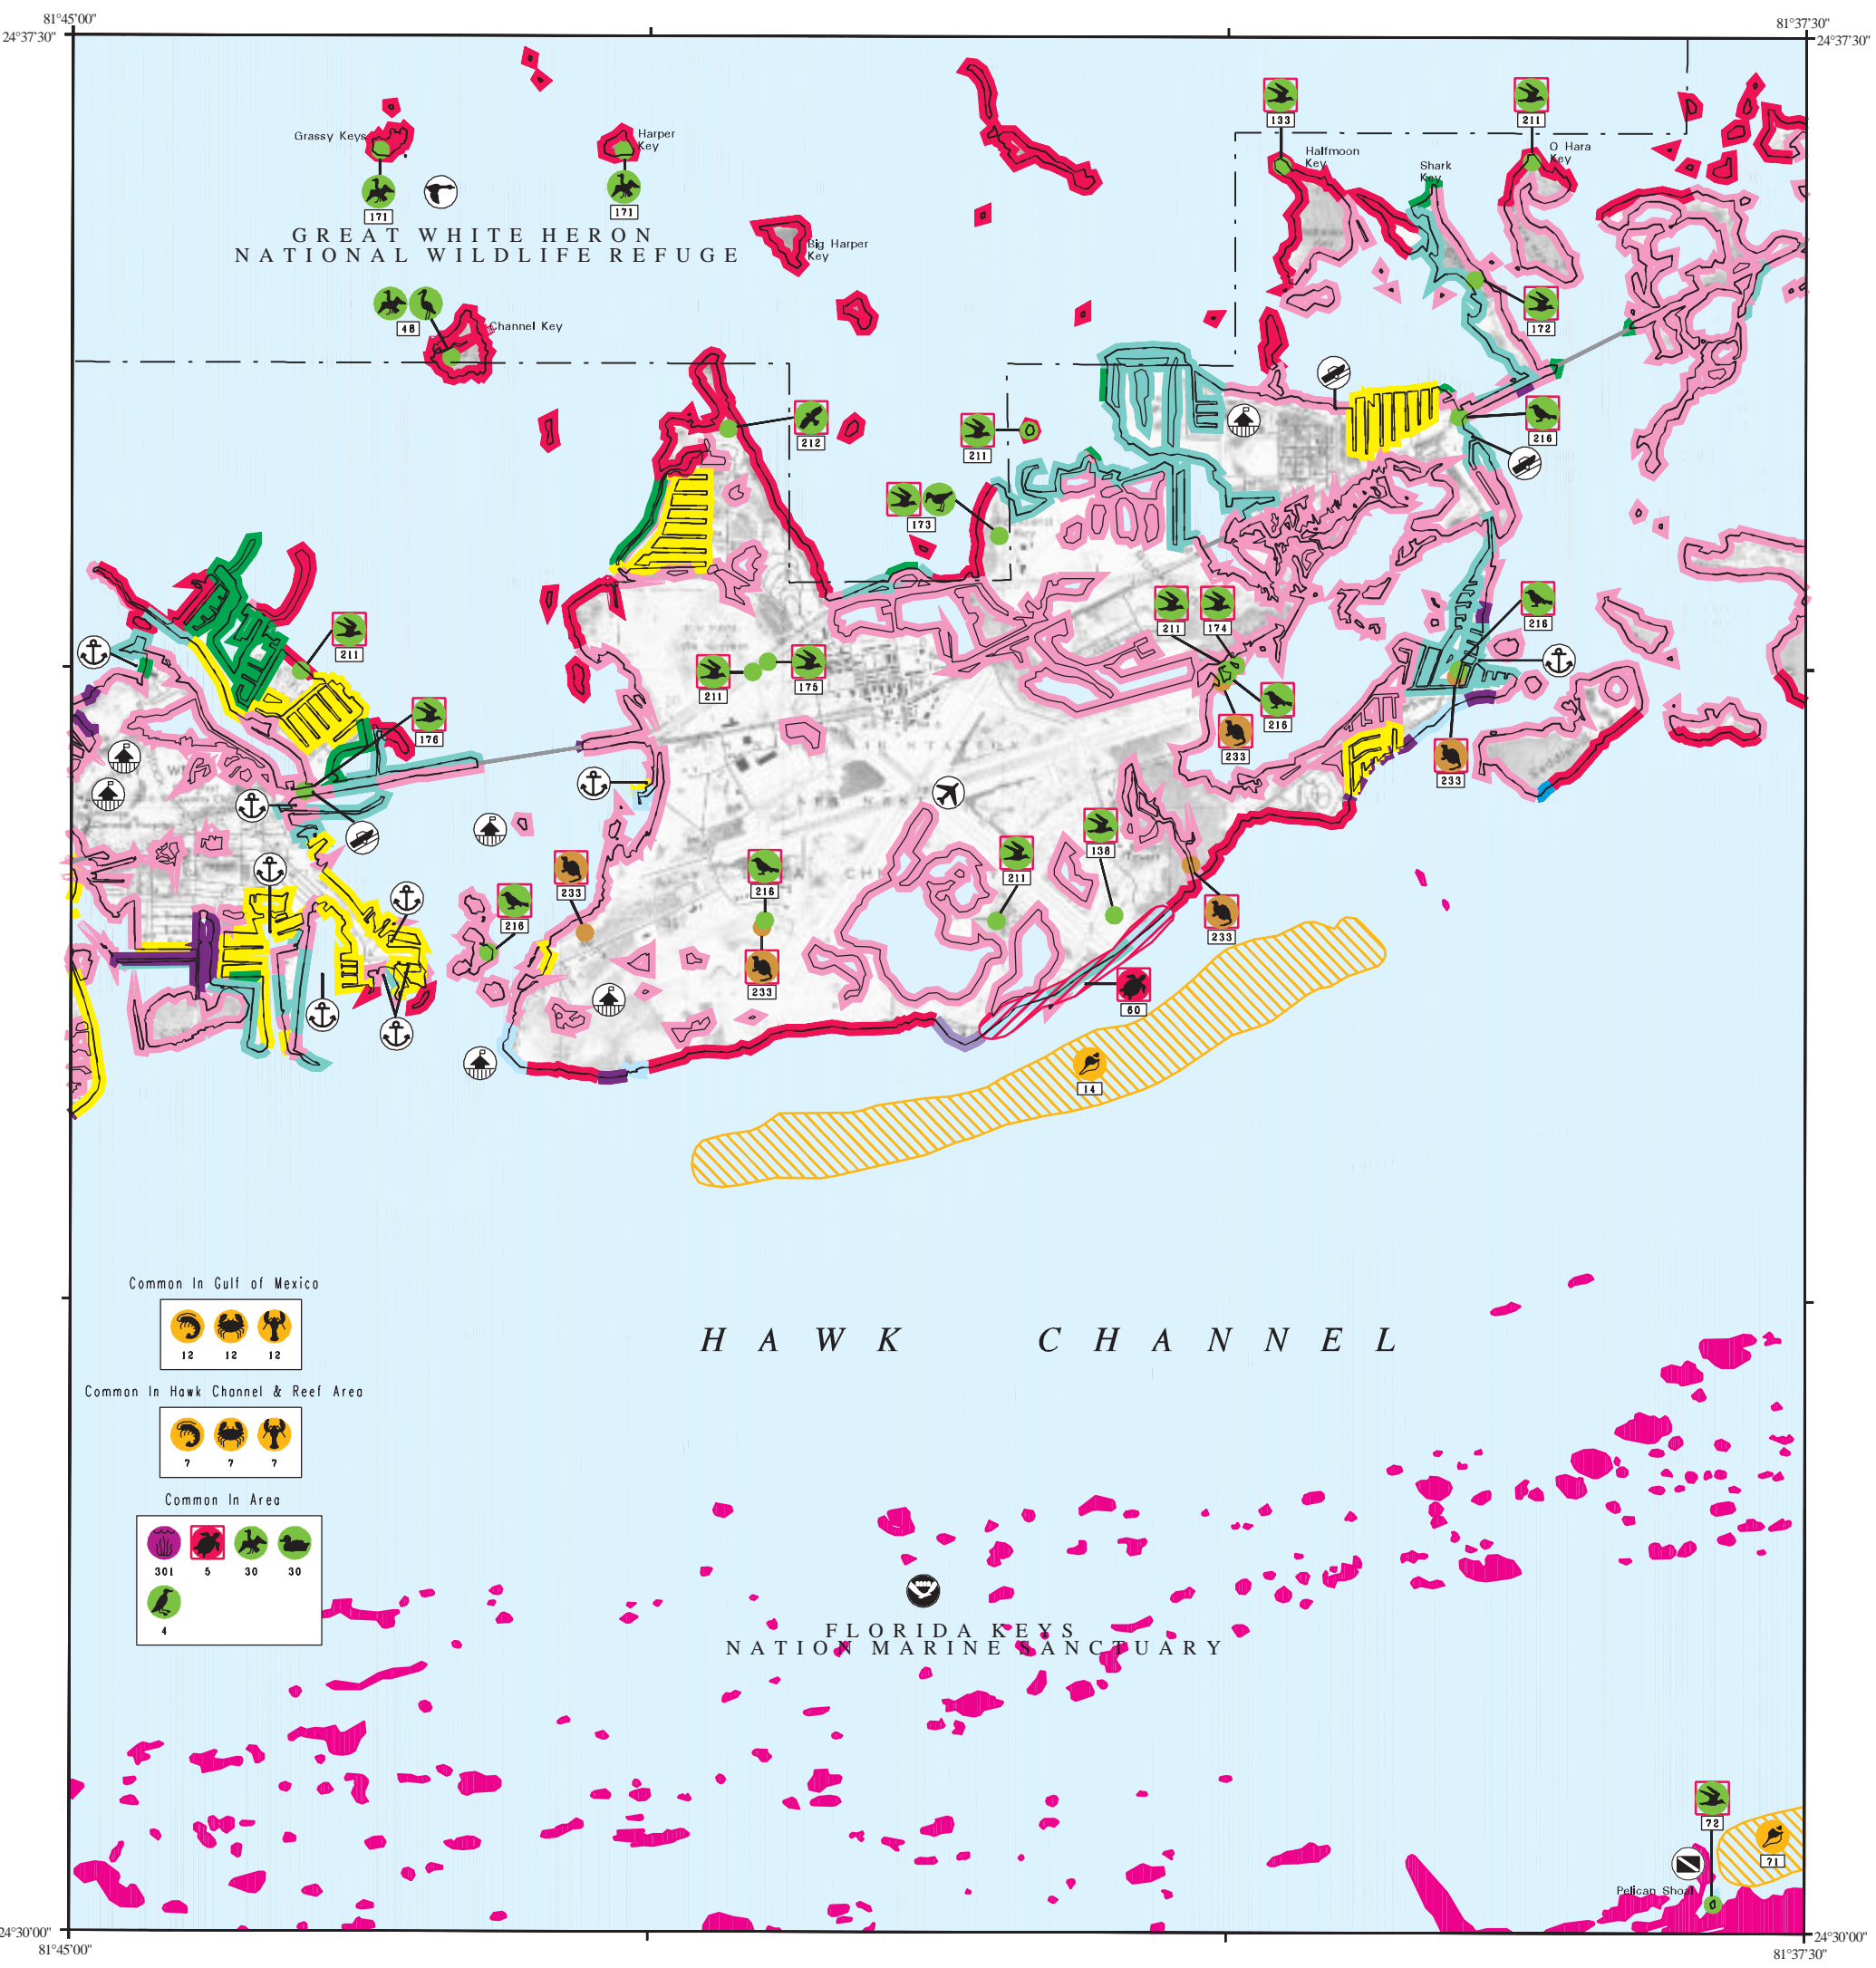

# ENVIRONMENTAL SENSITIVITY INDEX MAP

Common In Gulf of Mexico

Common In Hawk Channel & Reef Area

Common In Area

Prepared by:  
Research Planning, Inc.

Prepared for:  
Florida Department of  
Environmental Protection

Not For Navigation  
Published: August 1996

BOCA CHICA KEY, FLA.(1971) S.FL-8