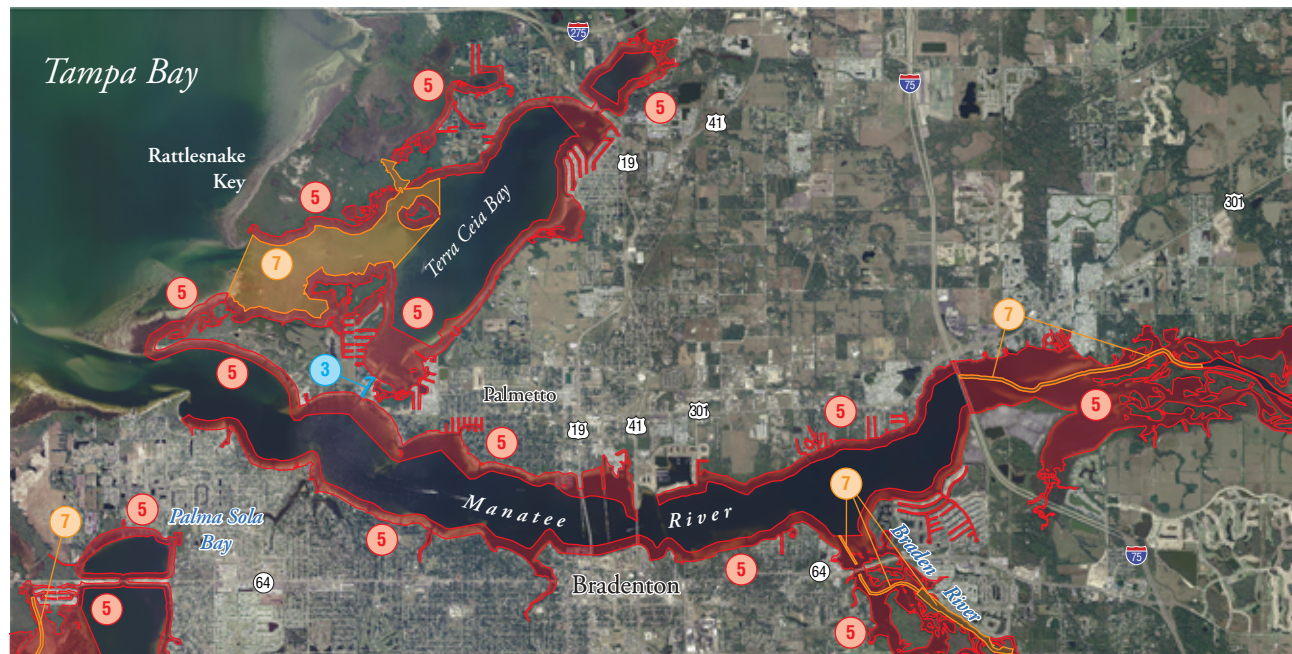

Manatee River Boating Regulatory Zones

NOTE: Not all of the boating regulatory zones are shown on the map below. Please look out for posted signs and follow instructions. When in doubt, slow down.

Data Sources:

- Manatee Speed Zones - Fish and Wildlife Conservation Commission

Legend

 Idle Speed	 Slow Speed	 Other Posted Zone
 All Year	 All Year	 All Year