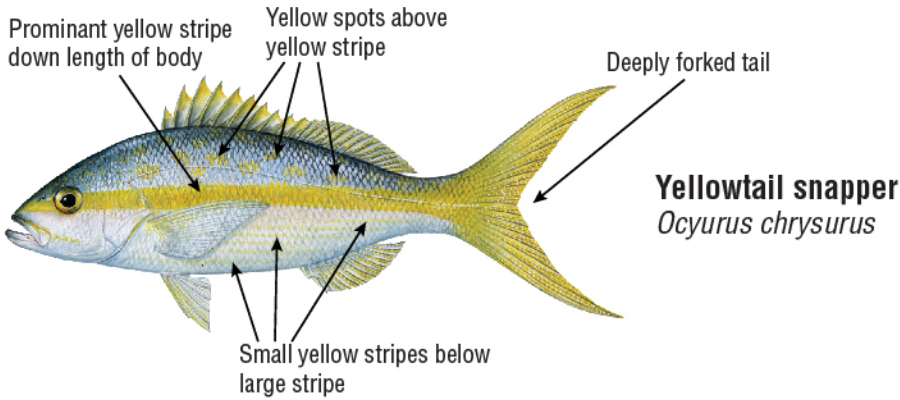

A Boating and Angling Guide to the

Florida Keys

Know your Florida fish: Snappers

The coloration of the gray snapper can vary greatly depending upon where the fish lives. The body color can vary from silver to red to dark brown. Light-colored vertical bars may be visible on dark-colored bodies.