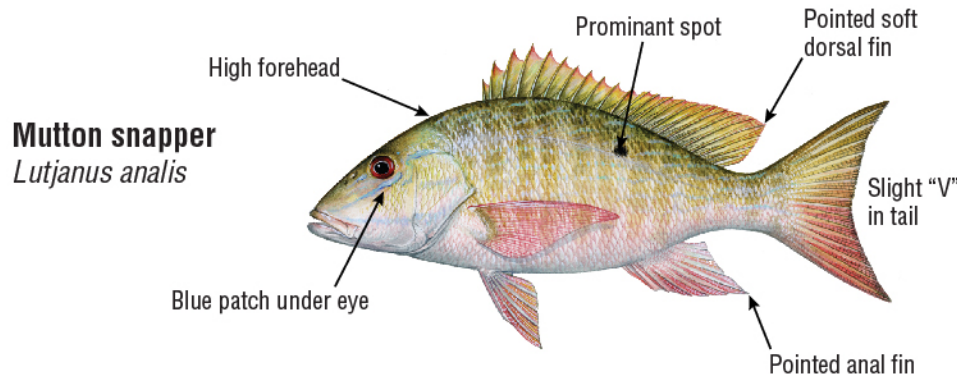

A Boating and Angling Guide to the

Florida Keys

Know your Florida fish: Snappers

The coloration of the gray snapper can vary greatly depending upon where the fish lives. The body color can vary from silver to red to dark brown. Light-colored vertical bars may be visible on dark-colored bodies.