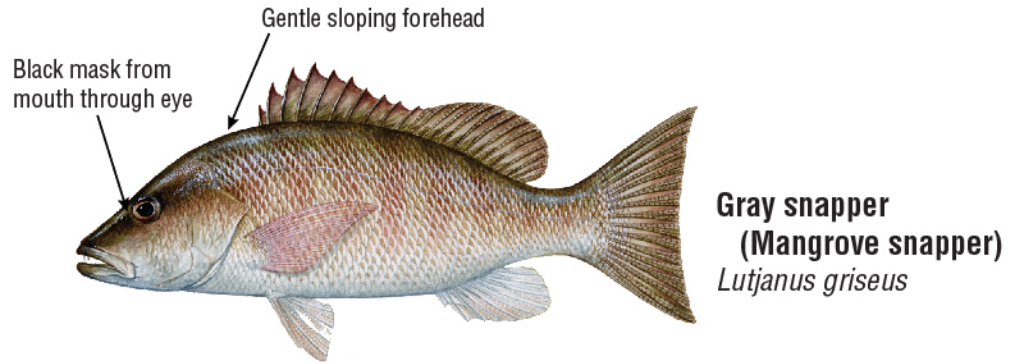

A Boating and Angling Guide to the

Florida Keys

Know your Florida fish: Snappers

The coloration of the gray snapper can vary greatly depending upon where the fish lives. The body color can vary from silver to red to dark brown. Light-colored vertical bars may be visible on dark-colored bodies.