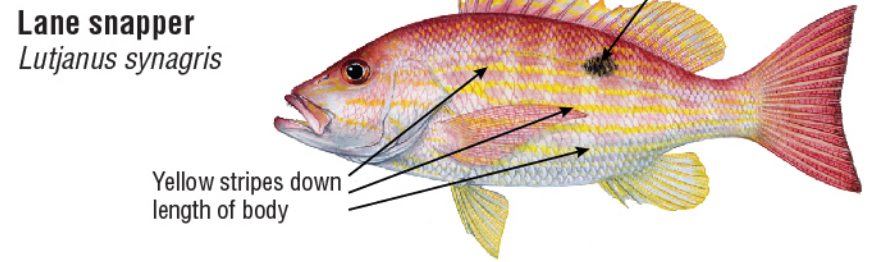

A Boating and Angling Guide to the

Florida Keys

Know your Florida fish: Snappers

The coloration of the gray snapper can vary greatly depending upon where the fish lives. The body color can vary from silver to red to dark brown. Light-colored vertical bars may be visible on dark-colored bodies.