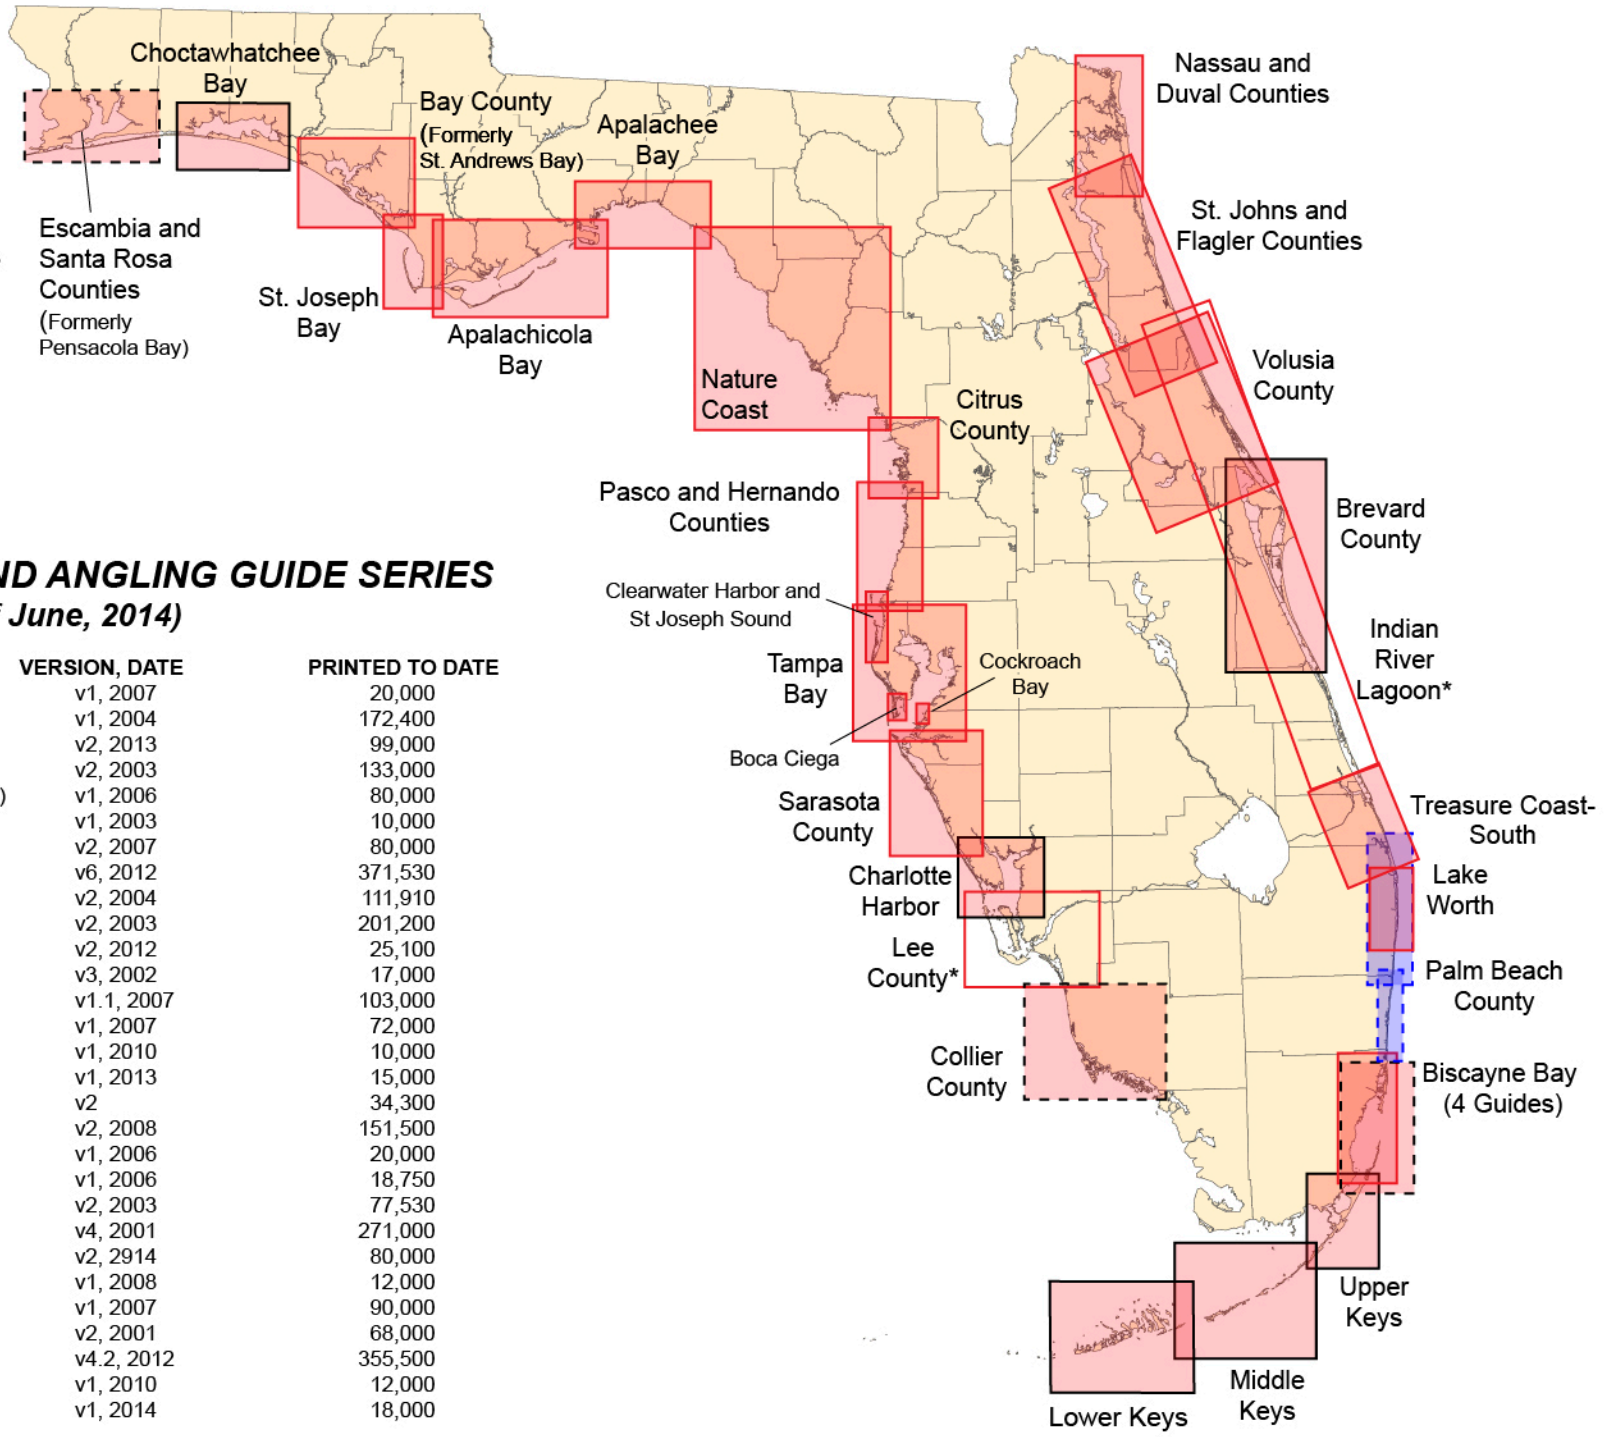

- Published guide
- Update in progress
- Update proposed
- * - No longer part of series
- New guide in progress
- New guide proposed

FLORIDA BOATING AND ANGLING GUIDE SERIES (as of June, 2014)

GUIDE	VERSION, DATE	PRINTED TO DATE
Apalachee Bay	v1, 2007	20,000
Apalachicola Bay	v1, 2004	172,400
Bay County/St Andrew Bay	v2, 2013	99,000
Biscayne Bay (English & Spanish)	v2, 2003	133,000
Discover Biscayne Bay (English & Spanish)	v1, 2006	80,000
Boca Ciega Bay	v1, 2003	10,000
Brevard County	v2, 2007	80,000
Charlotte Harbor	v6, 2012	371,530
Choctawhatchee	v2, 2004	111,910
Citrus County	v2, 2003	201,200
Clearwater Harbor/St Joseph Sound	v2, 2012	25,100
Cockroach Bay	v3, 2002	17,000
Collier County	v1.1, 2007	103,000
Escambia/Santa Rosa Counties	v1, 2007	72,000
Flagler/St. Johns Counties	v1, 2010	10,000
Hernando/Pasco Counties	v1, 2013	15,000
Indian River Lagoon*	v2	34,300
Florida Keys, Upper Keys	v2, 2008	151,500
Florida Keys, Middle Keys	v1, 2006	20,000
Florida Keys, Lower Keys	v1, 2006	18,750
Lake Worth Lagoon	v2, 2003	77,530
Lee County*	v4, 2001	271,000
Nassau and Duval Counties	v2, 2014	80,000
Nature Coast	v1, 2008	12,000
Sarasota County	v1, 2007	90,000
St Joseph Bay/Gulf County	v2, 2001	68,000
Tampa Bay	v4.2, 2012	355,500
Treasure Coast - South	v1, 2010	12,000
Volusia County	v1, 2014	18,000
TOTAL		2,717,720