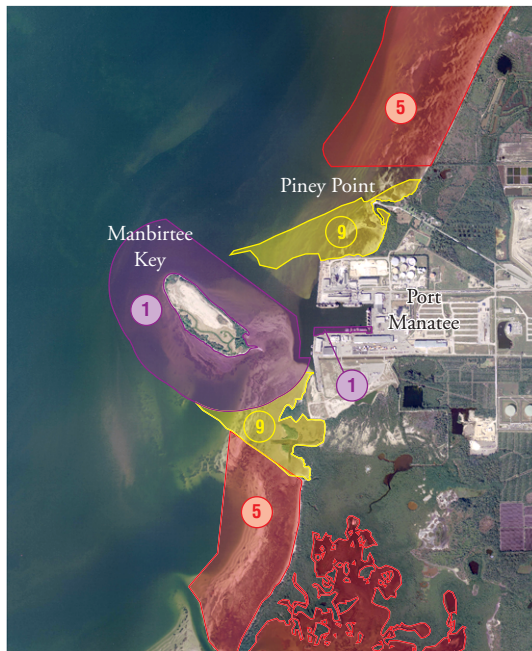

Port Manatee Boating Regulatory Zones

NOTE: Not all of the boating regulatory zones are shown on the map below. Please look out for posted signs and follow instructions. When in doubt, slow down.

Legend

-  No Entry
-  All Year
-  Slow Speed
-  All Year
-  Combustion Engine Exclusion
-  All Year

Data Sources:

- Safety and Security Zones -
U. S. Coast Guard Sector St. Petersburg
- Manatee Speed Zones -
Fish and Wildlife Conservation Commission
- Port Manatee Seagrass Mitigation Area - Port Manatee